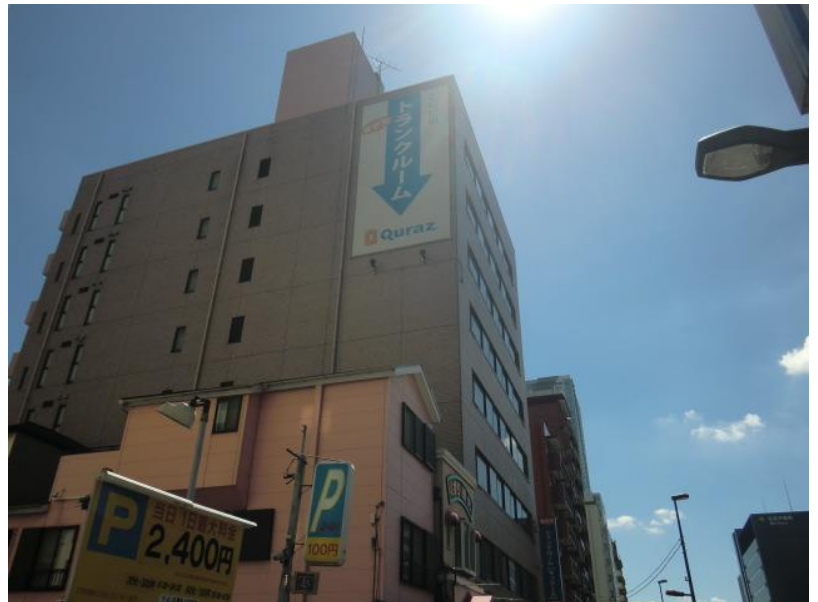

Please take subway Toei Oedo Line (E line)
Get off at Kachidoki Station (E17).
Go up to the ground level through A3 Exit.

Please look up and you will see the “Quraz” building.

We are waiting for you in front of the
“Quraz” building.
If you have any problem, please call us:
+81-90-8514-8393
See you soon!